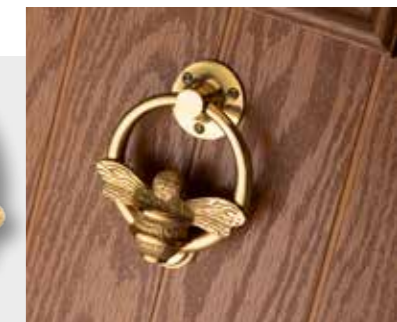

BLACK

PEWTER

BRASS

BUTTERFLY KNOCKER NICKEL

BLACK

NICKEL

BUTTERFLY KNOCKER BRASS

Handmade from solid brass and crafted using traditional techniques, our range of beautiful bee and butterfly door knockers and numerals, make the perfect accompaniment to our nature inspired glass options.

Please note: Bee and Butterfly knockers are secured with a bolt fixing which is visible on the internal side of the door.

FOR HELP WITH CHOOSING YOUR HARDWARE, WATCH OUR VIDEO.