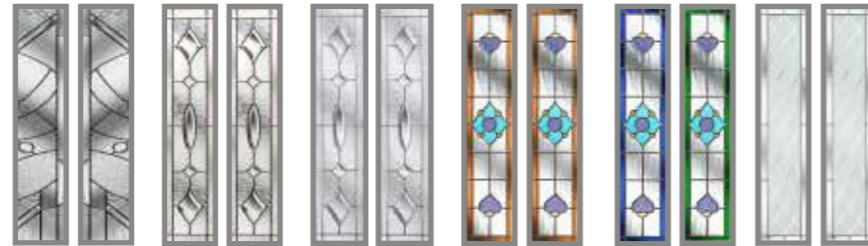

Triple Glazed

Abstract Zinc   Clarity Brass   Clarity Zinc   Dorchester Amber   Also available in: Blue and Green   Platinum Diamond